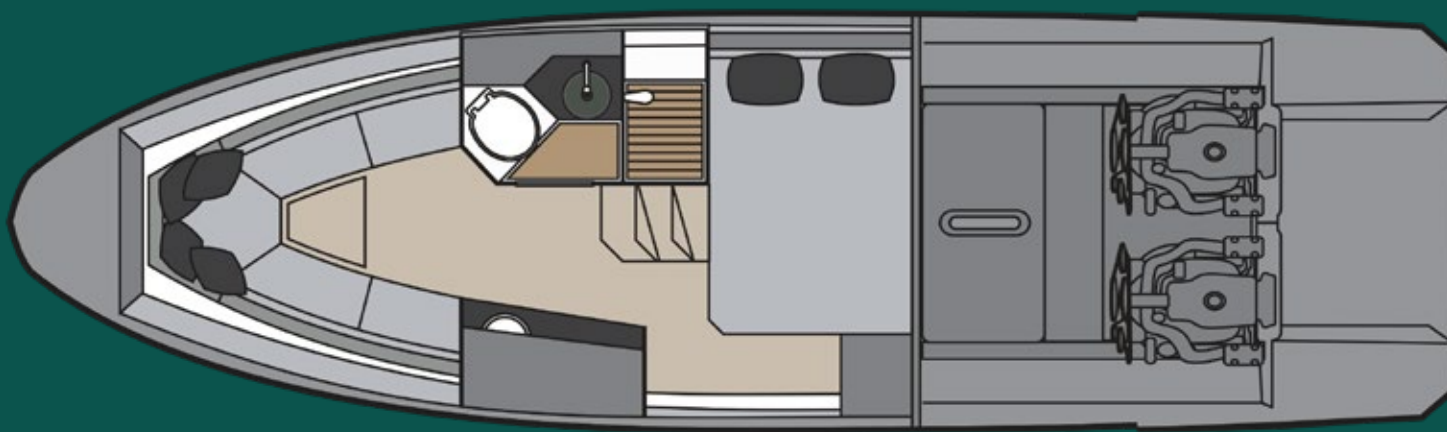

16°

BRIDGE CLEARANCE

9' 5" / 2.9 m

Hanover 347

2024

CABIN

HULL AND COCKPIT

The image shows the interior of a yacht cabin, viewed from the front. In the foreground, there is a wooden table with four circular cutouts. To the left is a dark-colored sofa with a cushion. To the right is a kitchen counter with a sink and a faucet. In the background, there are wooden steps leading up to a window or hatch. The ceiling has recessed lighting. The overall atmosphere is modern and luxurious.