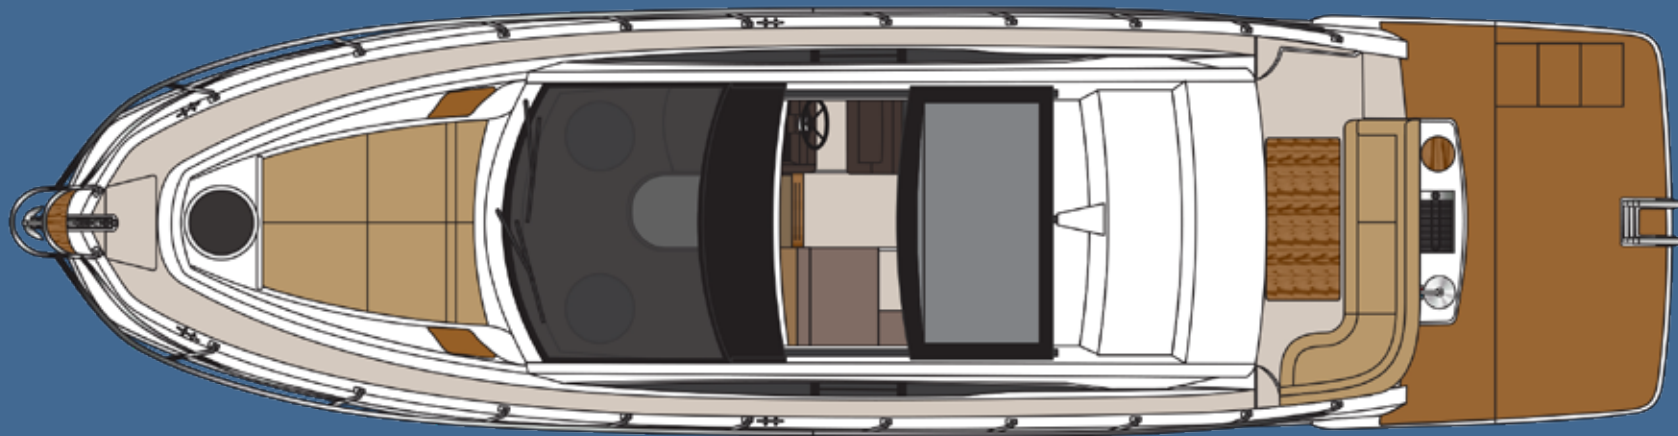

2024

CABIN LAYOUT

COCKPIT LAYOUT

HULL LAYOUT

**CUSTOMIZE AND
HAVE THE MOST UNIQUE
VESSEL AT SEA**

EXTERIOR PAINT OPTIONS

Grigio Silver

Tungsten Silver