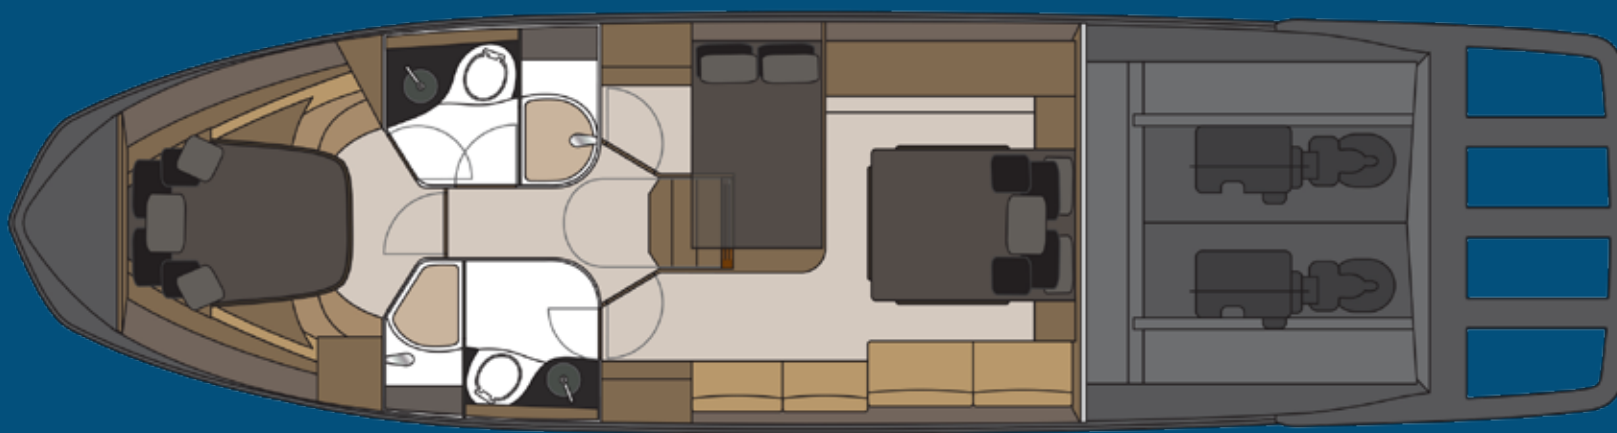

CABIN LAYOUT