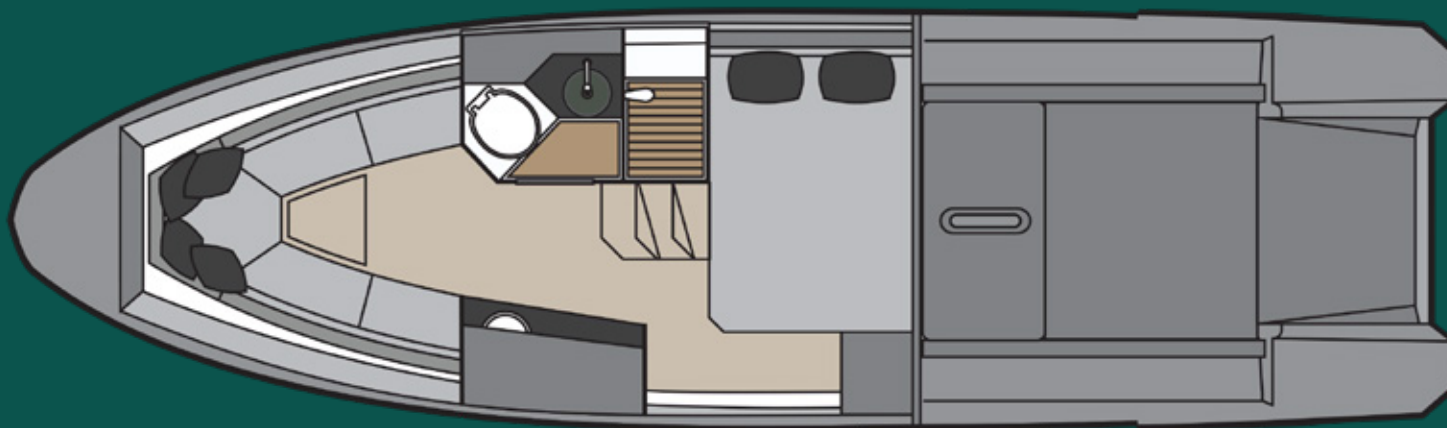

HULL AND COCKPIT